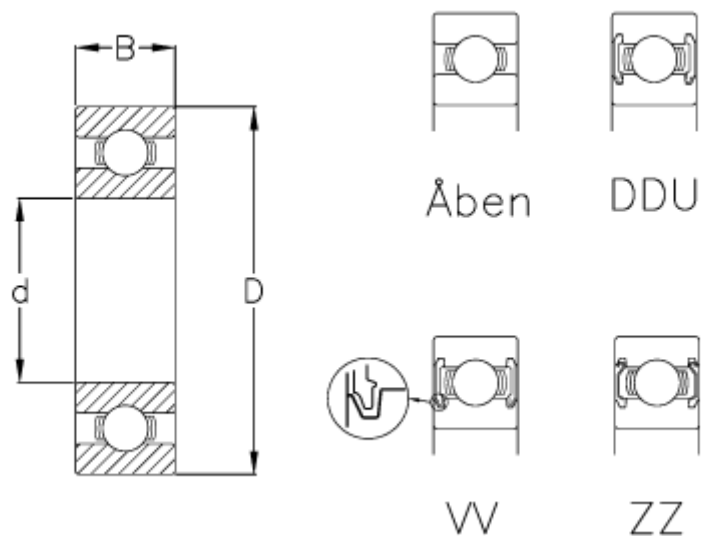

Data Sheet

Article number: 570301601002

Description: Magnetleje EN16 minus tolerance

Note: Open

Measures

= EN16

$B = 10$

$d = 16$

$D = 38$